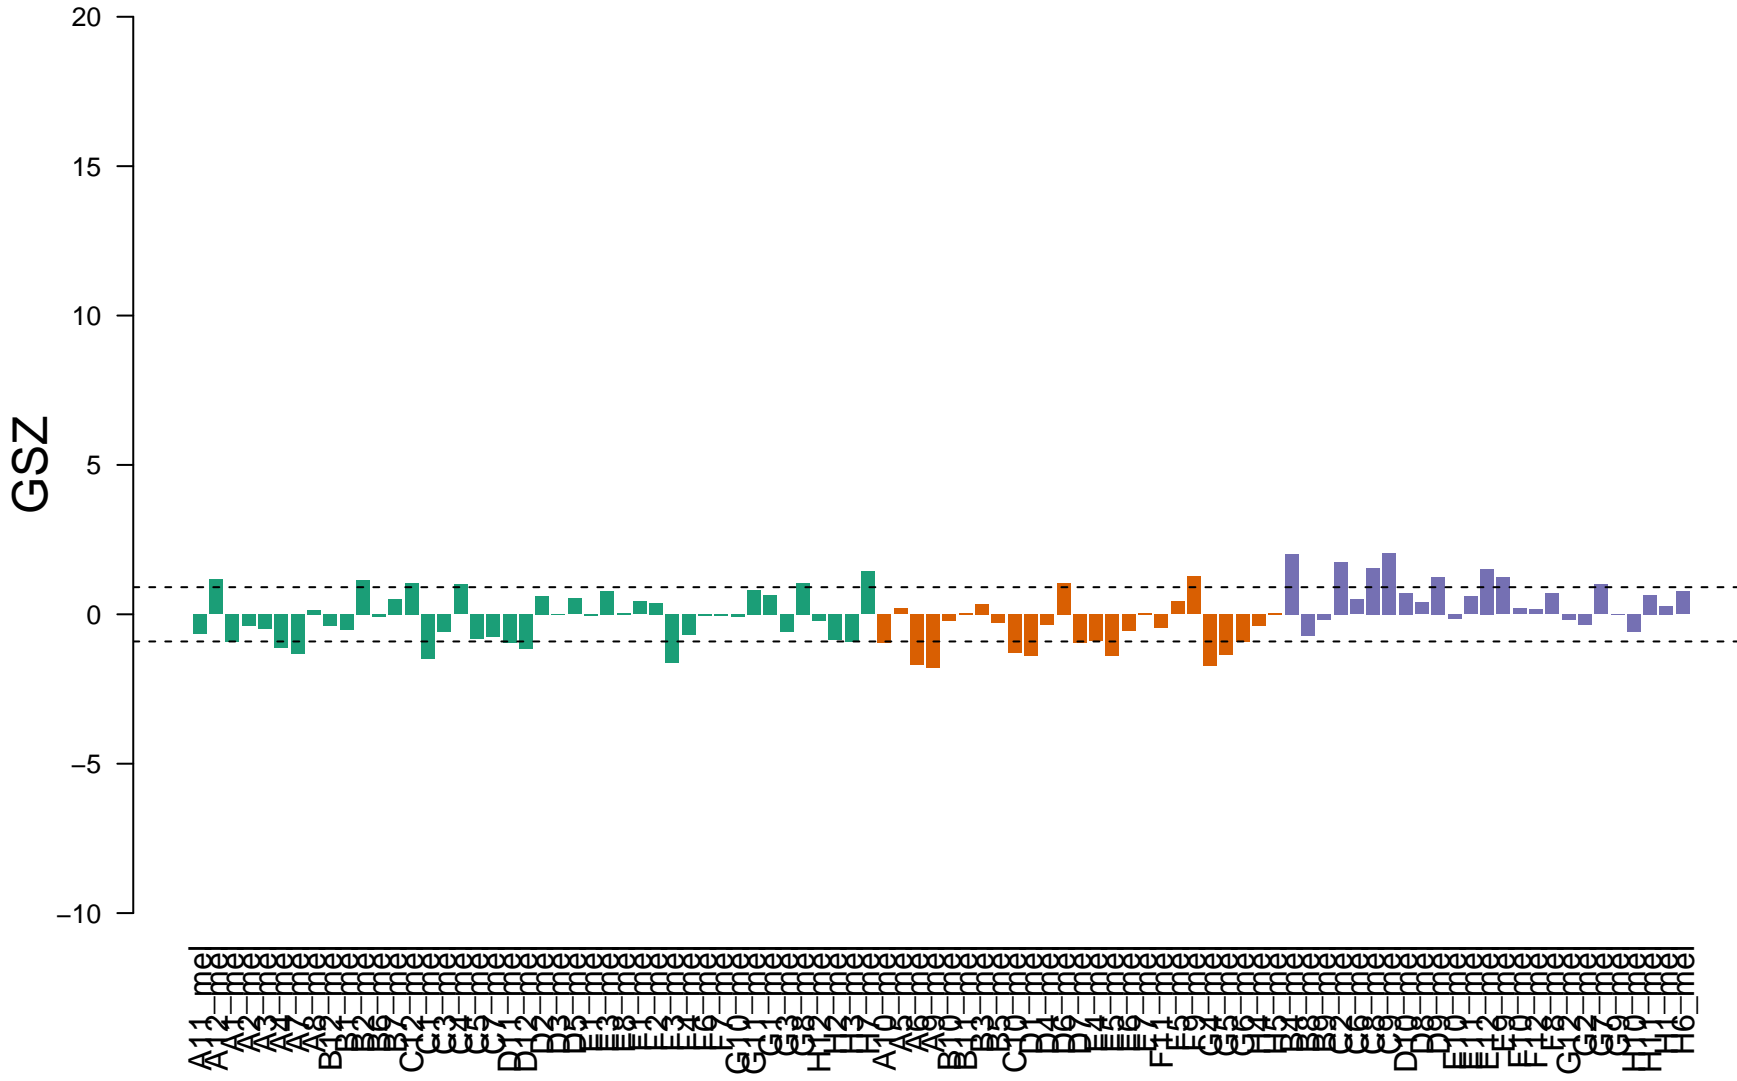

MATZUK_EARLY_ANTRAL_FOLLICLE

■ on
■ -
□ off

MATZUK_EARLY_ANTRAL_FOLLICLE

Enrichment in overexpression spots

Enrichment in kMeans clusters